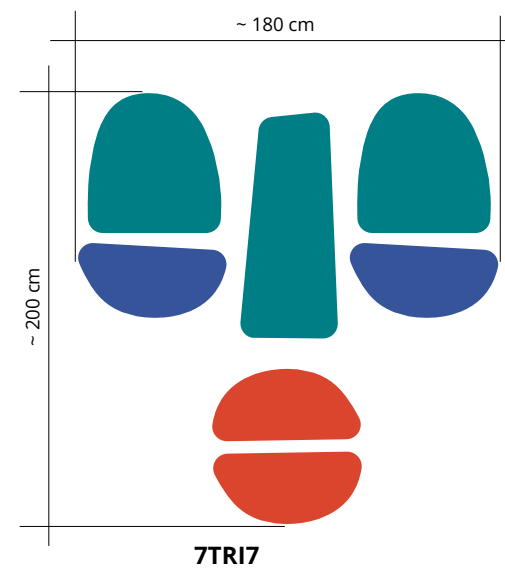

Panel with variable-density polyester internal padding, outer cover in Snowsound-Fiber Textiles. **Including magnetic wall connections.**

**7TR2-7023**

Panneau avec rembourrage interne en polyester à densité variable, revêtement externe en tissu Snowsound-Fiber Textiles. **Connexions murales magnétiques inclus.**

Le misure degli ingombri sono indicative - Overall dimensions are approximate - Les dimensions globales sont approximatives

Le misure degli ingombri sono indicative - Overall dimensions are approximate - Les dimensions globales sont approximatives