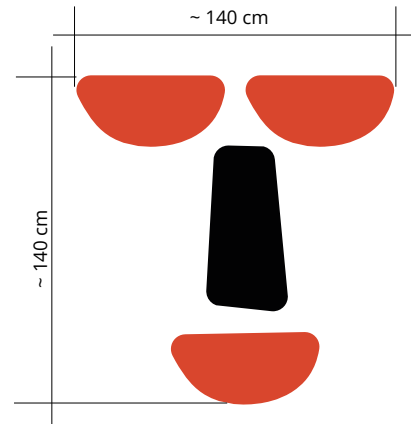

Le misure degli ingombri sono indicative - Overall dimensions are approximate - Les dimensions globales sont approximatives

7TRI9