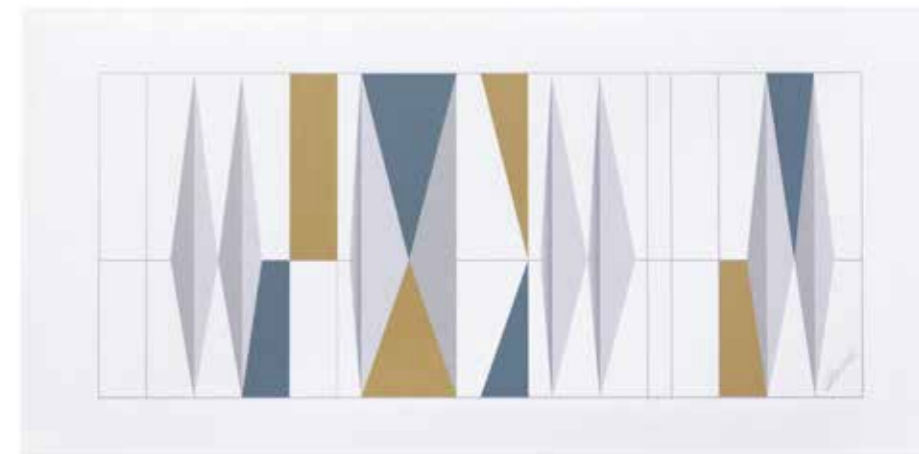

GIO PONTI

Lo splendore del futuro | The Splendor of future

LABYRINTH, 1941-1947
Sound-absorbing Snowsound Art panel,
119 x 159 cm

PAINTED DOORS, 1957
Sound-absorbing Snowsound Art panel,
159 x 59 cm

SUPERGATTOMAGGIORE, 1967
Sound-absorbing Snowsound Art panel,
59 x 59 cm