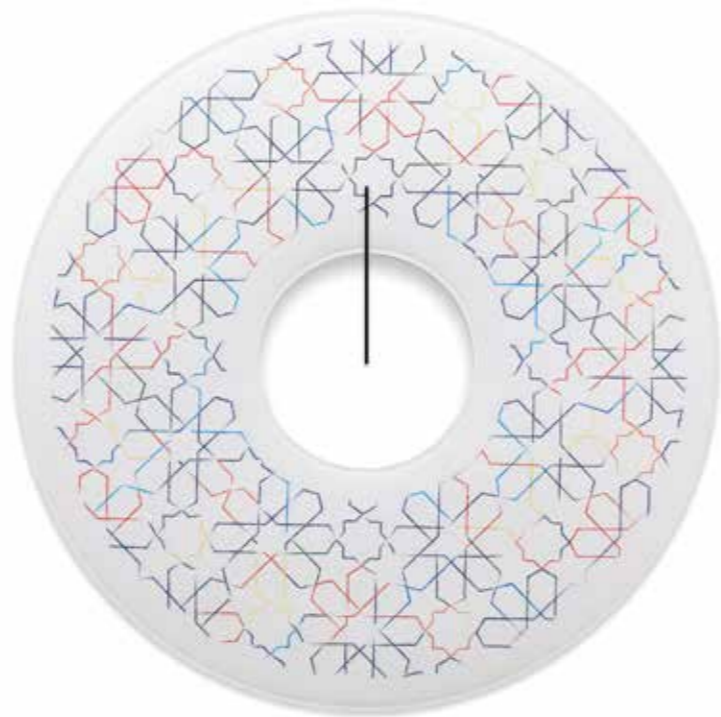

RIMATARA
Sound-absorbing Snowsound Art panel,
59 x 59 cm

SIC
Sound-absorbing Snowsound Art panel,
159 x 119 cm

Clicca e scarica
il pdf.

Click and download
pdf file.

**Download
Snowound Art
brochure**

MARIO TRIMARCHI

PAPAVERO
Sound-absorbing Snowsound Art panel,
ø 117 cm

SEZGIN AKSU

Un design indiziario | Design clues

Clicca e scarica il pdf.

Click and download pdf file.

**Download
Snowound Art
brochure**

LINES, 2019
Sound-absorbing Snowsound Art panel,
159 x 119 cm