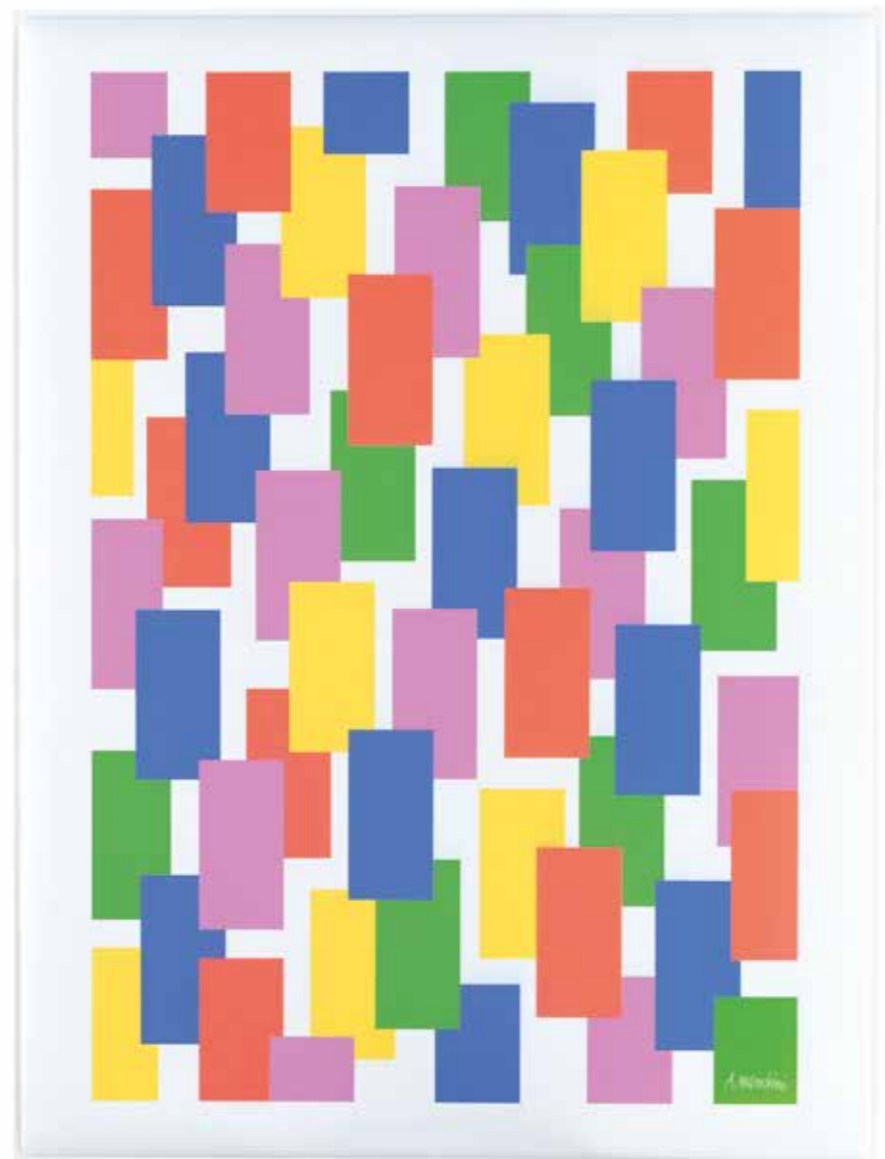

ALESSANDRO MENDINI

Le idee e le cose | Ideas, things

PROUST
Sound-absorbing Snowsound Art panel,
159 x 119 cm