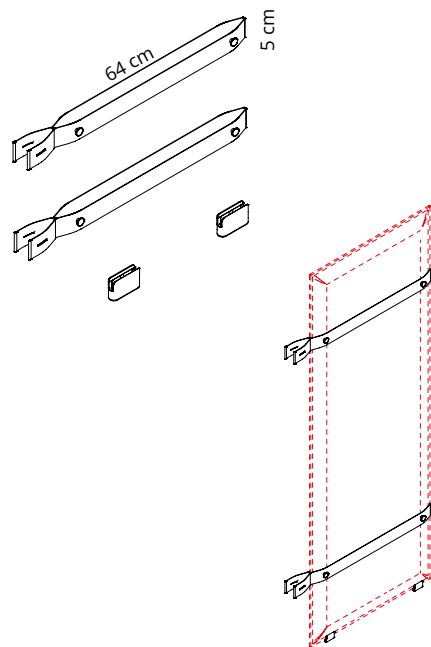

7BC300-N

7BC300-GR

Coppia cinghie elastiche in tecnopolimero e piedini di appoggio a terra per **pannelli PLI pag. 72.**

Pair of elastic hi-tech polymer straps and small support feet for **PLI panels page 72.**

Paire de sangles élastiques en technopolymère et verins pour appui au sol pour **panneaux PLI page 72.**

Set de 2 cintas elásticas en tecnopolímero con un pequeño soporte de pie para **paneles PLI page 72.**

Elastisches Riemen-Paar aus Technopolymer und kleine Standfüße für **PLI Paneele Seite 72.**

7BB320-C

Cromato
Chrome-plated
Chromé
Cromado
Verchromt

**Per pannelli
For panels
L. 59 cm**

Cavalletto in acciaio cromato piedini di appoggio a terra per composizioni PLI. Obbligatorio per composizioni in linea o non autoportanti. **Per pannelli PLI pag. 72.**

Chrome-plated steel stand and small support feet for PLI. Always required for in-line or not self-supporting compositions. **For PLI panels page 72.**

Chevalet en acier chromé et verins pour appui au sol pour compositions PLI. Obligatoire pour compositions en ligne ou non-autoportantes. **Pour panneaux PLI page 72.**

Base en acero cromado con un pequeño soporte de pie para composiciones PLI. Siempre para ser colocado en línea o en composiciones que no se soporten por sí solas. **Para paneles PLI page 72.**

Verchromter Standfuß und kleine Standfüße für PLI. Immer erforderlich für linear aufgestellte bzw. anderweitig nicht hinreichend stabile Zusammenstellungen. **Für PLI Paneele Seite 72.**