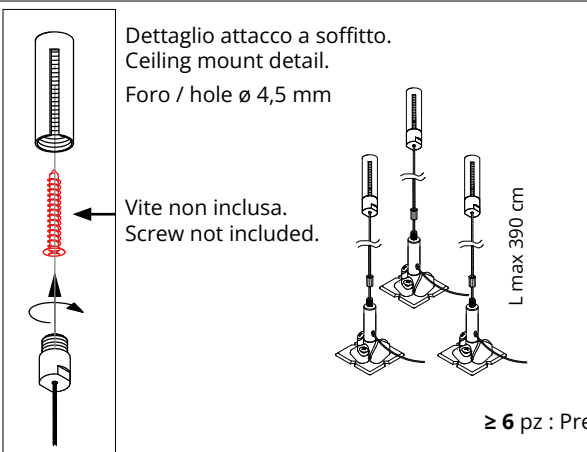

Dettaglio attacco a soffitto.
Ceiling mount detail.
Foro / hole ø 4,5 mm

Vite non inclusa.
Screw not included.

7S376/3-C
Nichel satinato
Nickel satined
Nickel satinée
Niquel satinado
Nickel satiniert

7S376/3M-C
Nichel satinato
Nickel satined
Nickel satinée
Niquel satinado
Nickel satiniert