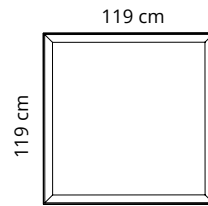

Colore Colour	Codice/Code Prezzo/Price	Codice/Code Prezzo/Price
Bianco White	0001	7S1212-0001
Grigio argento Silver grey	8004	7S1212-8004
Grigio scuro Dark grey	8007	7S1212-8007
Beige Beige	1008	7S1212-1008
Giallo Yellow	3008	7S1212-3008
Arancione Orange	4030	7S1212-4030
Rosso Red	4027	7S1212-4027
Verde chiaro Light green	7004	7S1212-7004
Azzurro Light blue	6046	7S1212-6046
Ottanio Teal	6075	7S1212-6075
Bianco ghiaccio Cool white	8002	7S1212-8002
Nero Black	8033	7S1212-8033

Pannello con imbottitura interna in poliestere a **densità variabile** Snowsound® Technology. Rivestimento esterno in tessuto di poliestere Trevira CS®.

Panel with polyester internal padding with Snowsound® Technology **variable density**. Polyester covering in Trevira CS® fabric.

Panneau avec rembourrage interne en polyester à **densité variable** Snowsound® Technology. Revêtement externe en tissu de polyester Trevira CS®.

Panel con acolchado interior de poliéster de **densidad variable** Snowsound® Technology. Revestimiento exterior de tejido de poliéster Trevira CS®.

Panel mit Polyester-Füllmaterial von **unterschiedlicher Dichte** Snowsound® Technology. Polyester-Bezug aus Trevira CS®-Material.