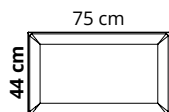

Colore Colour	Codice/Code Prezzo/Price	Codice/Code Prezzo/Price	Codice/Code Prezzo/Price	Codice/Code Prezzo/Price	Codice/Code Prezzo/Price	
Bianco White	0001	7S408-0001	7S412-0001	7S414-0001	7S416-0001	7S418-0001
Grigio argento Silver grey	8004	7S408-8004	7S412-8004	7S414-8004	7S416-8004	7S418-8004
Grigio scuro Dark grey	8007	7S408-8007	7S412-8007	7S414-8007	7S416-8007	7S418-8007
Beige Beige	1008	7S408-1008	7S412-1008	7S414-1008	7S416-1008	7S418-1008
Giallo Yellow	3008	7S408-3008	7S412-3008	7S414-3008	7S416-3008	7S418-3008
Arancione Orange	4030	7S408-4030	7S412-4030	7S414-4030	7S416-4030	7S418-4030
Rosso Red	4027	7S408-4027	7S412-4027	7S414-4027	7S416-4027	7S418-4027
Verde chiaro Light green	7004	7S408-7004	7S412-7004	7S414-7004	7S416-7004	7S418-7004
Azzurro Light blue	6046	7S408-6046	7S412-6046	7S414-6046	7S416-6046	7S418-6046
Ottanio Teal	6075	7S408-6075	7S412-6075	7S414-6075	7S416-6075	7S418-6075
Bianco ghiaccio Cool white	8002	_____	7S412-8002	_____	7S416-8002	_____
Nero Black	8033	_____	7S412-8033	_____	7S416-8033	_____

Pannello con imbottitura interna in poliester a **densità variabile** Snowsound® Technology. Rivestimento esterno in tessuto di poliester Trevira CS®.

Panel with polyester internal padding with Snowsound® Technology **variable density**. Polyester covering in Trevira CS® fabric.

Panneau avec rembourrage interne en polyester à **densité variable** Snowsound® Technology. Revêtement externe en tissu de polyester Trevira CS®.

Panel con acolchado interior de poliéster de **densidad variable** Snowsound® Technology. Revestimiento exterior de tejido de poliéster Trevira CS®.

Panel mit Polyester-Füllmaterial von **unterschiedlicher Dichte** Snowsound® Technology. Polyester-Bezug aus Trevira CS®-Material.