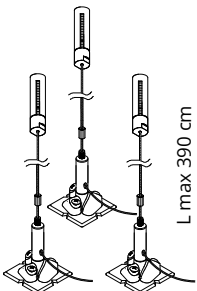

Dettaglio attacco a soffitto.
Ceiling mount detail.
Foro / hole ø 4,5 mm

Vite non inclusa.
Screw not included.

7S376/3-C
Nichel satinato
Nickel satined
Nickel satinée
Niquel satinado
Nickel satiniert

7S376/3M-C
Nichel satinato
Nickel satined
Nickel satinée
Niquel satinado
Nickel satiniert