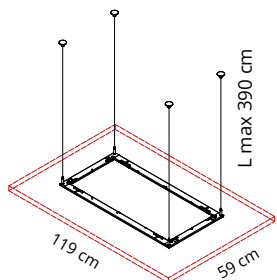

Kit 3 Deckenbefestigungen für Snowsound-Paneele

cad
each ≥ 6 pz
Kit 3 pcs.

Pannelli vedi pag. 39
Panels see page 39

3 pcs. = 1 code 7S376/3-C per dimensioni/cod. - for dimension/code:

- ø 59 (7S59-XXXX)
- ø 79 (7S79-XXXX)
- ø 119 (7S119-XXXX)