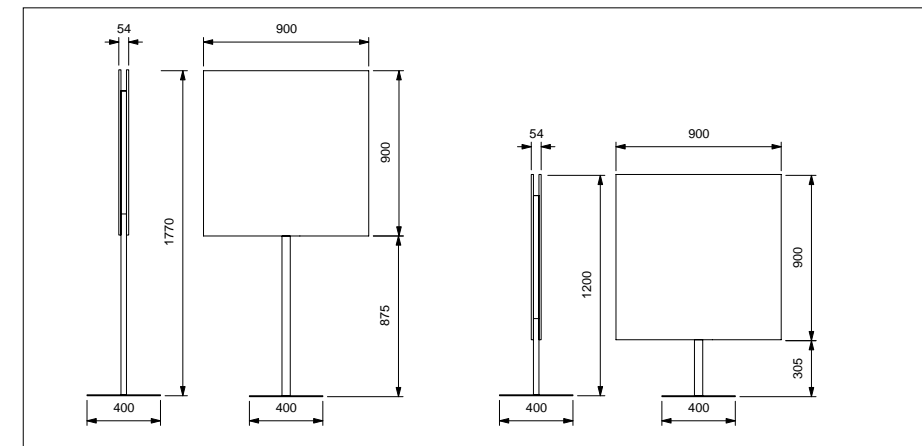

Raumteiler
room dividers

Stem gewellt
wavy

beidseitig Whisperwool Paneele auf
Eschenständer, hinterdämmt

Brandklasse *F*
Absorption α_w 0,35
Absorberklasse *D*

*Whisperwool panels on both sides,
on an ash wood stand, insulation*

flame resistance *F*
absorption α_w 0,35
absorption class *D*

Raumteiler
room dividers

Stem gewellt
wavy

Whisperwool Standschaf Stem
Silbergrau Dots

Breite 90 cm
Höhe 177 cm
Aufbauhöhe 5,4/40 cm
Artikelnummer T4S004G519

Whisperwool Standing Sheep Stem
Silvergrey Dots

width 90 cm
height 177 cm
structural height 5,4/40 cm
article number T4S004G519

Whisperwool Standschaf Stem
Silbergrau Dots low

Breite 90 cm
Höhe 120 cm
Aufbauhöhe 5,4/40 cm
Artikelnummer T4G519L

Whisperwool Standing Sheep Stem
Silvergrey Dots low

width 90 cm
height 120 cm
structural height 5,4/40 cm
article number T4S004G519L