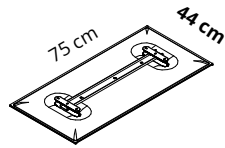

Colore Colour	Codice/Code Prezzo/Price	Codice/Code Prezzo/Price	Codice/Code Prezzo/Price
Bianco White Blanc	0001 7MC80-0001	7MC120-0001	7MC160-0001
Grigio argento Silver grey Gris argenté	8004 7MC80-8004	7MC120-8004	7MC160-8004
Grigio scuro Dark grey Gris foncé	8007 7MC80-8007	7MC120-8007	7MC160-8007
Beige Beige Beige	1008 7MC80-1008	7MC120-1008	7MC160-1008
Giallo Yellow Jaune	3008 7MC80-3008	7MC120-3008	7MC160-3008
Arancione Orange Orange	4030 7MC80-4030	7MC120-4030	7MC160-4030
Rosso Red Rouge	4027 7MC80-4027	7MC120-4027	7MC160-4027
Verde chiaro Light green Vert clair	7004 7MC80-7004	7MC120-7004	7MC160-7004
Blu Blue Bleu	6071 7MC80-6071	7MC120-6071	7MC160-6071
Nero Black Noir	8033 7MC80-8033	7MC120-8033	7MC160-8033

Pannello con imbottitura interna in poliester a **densità variabile** Snowsound® Technology. Rivestimento esterno in tessuto di poliester Trevira CS®. **Completo di profilo livellatore e attacchi per fissaggio a soffitto in metallo. Coperture frontali in metallo dello stesso colore del pannello.**

Panel with polyester internal padding with Snowsound® Technology **variable density**. Polyester covering in Trevira CS® fabric. **Complete with levelling profile and metal connections for fixing to ceiling. Metal front coverings in the same color as the panel.**

Panneau avec rembourrage interne en polyester à **densité variable** Snowsound® Technology. Revêtement externe en tissu de polyester Trevira CS®. **Fourni avec profil niveleur et joints en métal pour l'installation au plafond. Caches frontales en métal dans la même couleur du panneau.**