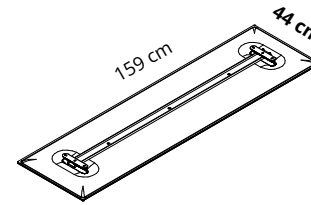

Colore Colour	Codice/Code Prezzo/Price	Codice/Code Prezzo/Price	Codice/Code Prezzo/Price
Bianco White Blanc	0001 7MC80-0001	7MC120-0001	7MC160-0001
Grigio argento Silver grey Gris argenté	8004 7MC80-8004	7MC120-8004	7MC160-8004
Grigio scuro Dark grey Gris foncé	8007 7MC80-8007	7MC120-8007	7MC160-8007
Beige Beige Beige	1008 7MC80-1008	7MC120-1008	7MC160-1008
Giallo Yellow Jaune	3008 7MC80-3008	7MC120-3008	7MC160-3008
Arancione Orange Orange	4030 7MC80-4030	7MC120-4030	7MC160-4030
Rosso Red Rouge	4027 7MC80-4027	7MC120-4027	7MC160-4027
Verde chiaro Light green Vert clair	7004 7MC80-7004	7MC120-7004	7MC160-7004
Blu Blue Bleu	6071 7MC80-6071	7MC120-6071	7MC160-6071
Nero Black Noir	8033 7MC80-8033	7MC120-8033	7MC160-8033

Pannello con imbottitura interna in poliester a **densità variabile** Snowsound® Technology. Rivestimento esterno in tessuto di poliester Trevira CS®. **Completo di profilo livellatore e attacchi per fissaggio a soffitto in metallo. Coperture frontali in metallo dello stesso colore del pannello.**

Panel with polyester internal padding with Snowsound® Technology **variable density**. Polyester covering in Trevira CS® fabric. **Complete with levelling profile and metal connections for fixing to ceiling. Metal front coverings in the same color as the panel.**

Panneau avec rembourrage interne en polyester à **densité variable** Snowsound® Technology. Revêtement externe en tissu de polyester Trevira CS®. **Fourni avec profil niveleur et joints en métal pour l'installation au plafond. Caches frontales en métal dans la même couleur du panneau.**