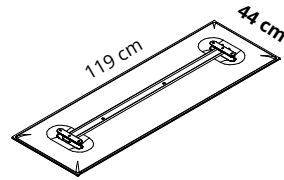

Colore Colour	Codice/Code Prezzo/Price	Codice/Code Prezzo/Price	Codice/Code Prezzo/Price
Bianco White Blanc	0001 7MC80-0001	7MC120-0001	7MC160-0001
Grigio argento Silver grey Gris argenté	8004 7MC80-8004	7MC120-8004	7MC160-8004
Grigio scuro Dark grey Gris foncé	8007 7MC80-8007	7MC120-8007	7MC160-8007
Beige Beige Beige	1008 7MC80-1008	7MC120-1008	7MC160-1008
Giallo Yellow Jaune	3008 7MC80-3008	7MC120-3008	7MC160-3008
Arancione Orange Orange	4030 7MC80-4030	7MC120-4030	7MC160-4030
Rosso Red Rouge	4027 7MC80-4027	7MC120-4027	7MC160-4027
Verde chiaro Light green Vert clair	7004 7MC80-7004	7MC120-7004	7MC160-7004
Blu Blue Bleu	6071 7MC80-6071	7MC120-6071	7MC160-6071
Nero Black Noir	8033 7MC80-8033	7MC120-8033	7MC160-8033

Pannello con imbottitura interna in poliester a **densità variabile** Snowsound® Technology. Rivestimento esterno in tessuto di poliester Trevira CS®. **Completo di profilo livellatore e attacchi per fissaggio a soffitto in metallo. Coperture frontali in metallo dello stesso colore del pannello.**

Panel with polyester internal padding with Snowsound® Technology **variable density**. Polyester covering in Trevira CS® fabric. **Complete with levelling profile and metal connections for fixing to ceiling. Metal front coverings in the same color as the panel.**

Panneau avec rembourrage interne en polyester à **densité variable** Snowsound® Technology. Revêtement externe en tissu de polyester Trevira CS®. **Fourni avec profil niveleur et joints en métal pour l'installation au plafond. Caches frontales en métal dans la même couleur du panneau.**