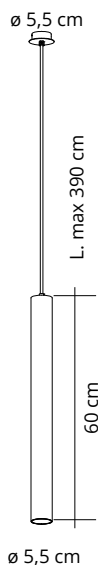

7LGH16-BO

Apparecchio di illuminazione a sospensione con sorgente luminosa a LED da 10W, 3000K. Corpo illuminante realizzato in alluminio verniciato e dotato di cavo di alimentazione con lunghezza modificabile (L. max. 390 cm). Le sorgenti luminose arretrate garantiscono un comfort visivo ottimale. Per codici 7CLR873-XXX - 7CLR8203-XXX - 7MIL80-XXX - 7MIL120-XXX.

Suspended lighting fixture with 1 LED light with 10W output, 3000K. Light fixture made of painted aluminium, with a length-adjustable power cable (max. extension 390 cm) The recessed light sources offer optimal visual comfort. For codes 7CLR873-XXX - 7CLR8203-XXX - 7MIL80-XXX - 7MIL120-XXX.

Appareil d'éclairage à suspension fourni avec 1 source lumineuse à LED de 10W, 3000K. Le corp lumineux est en aluminium peint et équipés d'un câble d'alimentation d'une longueur modifiable (L. Max 390 cm). Les sources lumineuses en retrait assurent un confort visuel optimal. Pour art. 7CLR873-XXX - 7CLR8203-XXX - 7MIL80-XXX - 7MIL120-XXX.

Aparato de iluminación colgante, que viene con 1 fuente de luz de LED (de 10W, 3000K). El cuerpo de iluminación de aluminio pintado consta de un cable de alimentación, cuyo largo se puede modificar (L. máx. 390 cm). Las fuentes de luz desplazadas hacia atrás garantizan un confort visual excelente. Para códigos 7CLR873-XXX - 7CLR8203-XXX - 7MIL80-XXX - 7MIL120-XXX.

Hängeleuchte mit 1 LED-Lichtquellen, jede zu 10W, 3000K. Die Leuchtkörper sind aus lackiertem Aluminium gefertigt und mit einem längenverstellbaren Stromkabel (L. max. 390 cm) ausgestattet. Die versenkten Lichtquellen sorgen für optimalen Sichtkomfort. Für Art. 7CLR873-XXX - 7CLR8203-XXX - 7MIL80-XXX - 7MIL120-XXX.