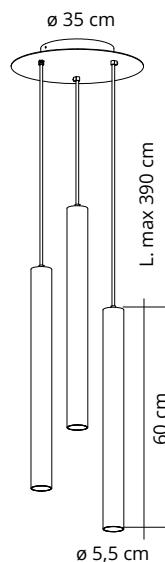

7LGH15-BO

Apparecchio di illuminazione a sospensione fornito di 3 sorgenti luminose a LED ciascuna da 10W, 3000K, con accensione unica. Corpi illuminanti realizzati in alluminio verniciato e dotati di cavo di alimentazione con lunghezza modificabile (L. max. 390 cm) per posizionare le lampade ad altezze differenti. Le sorgenti luminose arretrate garantiscono un comfort visivo ottimale. Per codici 7CLR873-XXX - 7CLR8203-XXX - 7MIL80-XXX - 7MIL120-XXX.

Suspended lighting fixture with 3 LED lights with 10W output, 3000K and single switch. Light fixture made of painted aluminium, with a length-adjustable power cable (max. extension 390 cm) for setting luminaires at different heights. The recessed light sources offer optimal visual comfort. For codes 7CLR873-XXX - 7CLR8203-XXX - 7MIL80-XXX - 7MIL120-XXX.

Appareil d'éclairage à suspension fourni avec 3 sources lumineuses à LED de 10W chacune, 3000K, avec allumage unique. Les corps lumineux sont en aluminium peint et équipés d'un câble d'alimentation d'une longueur modifiable (L. Max 390 cm) pour positionner les lampes à des hauteurs différentes. Les sources lumineuses en retrait assurent un confort visuel optimal. Pour art. 7CLR873-XXX - 7CLR8203-XXX - 7MIL80-XXX - 7MIL120-XXX.

Aparato de iluminación colgante, que viene con 3 fuentes de luz de LED (de 10W cada una, 3000K, con encendido único). Los cuerpos de iluminación de aluminio pintado constan de un cable de alimentación, cuyo largo se puede modificar (L. máx. 390 cm) para ubicar las lámparas a alturas diferentes. Las fuentes de luz desplazadas hacia atrás garantizan un confort visual excelente. Para códigos 7CLR873-XXX - 7CLR8203-XXX - 7MIL80-XXX - 7MIL120-XXX.

Hängeleuchte mit 3 LED-Lichtquellen, jede zu 10W, 3000K mit gleichzeitiger Einschaltung. Die Leuchtkörper sind aus lackiertem Aluminium gefertigt und mit einem längenverstellbaren Stromkabel (L. max. 390 cm) ausgestattet, um die Lampen in verschiedenen Höhen zu positionieren. Die versenkten Lichtquellen sorgen für optimalen Sichtkomfort. Für Art. 7CLR873-XXX - 7CLR8203-XXX - 7MIL80-XXX - 7MIL120-XXX.