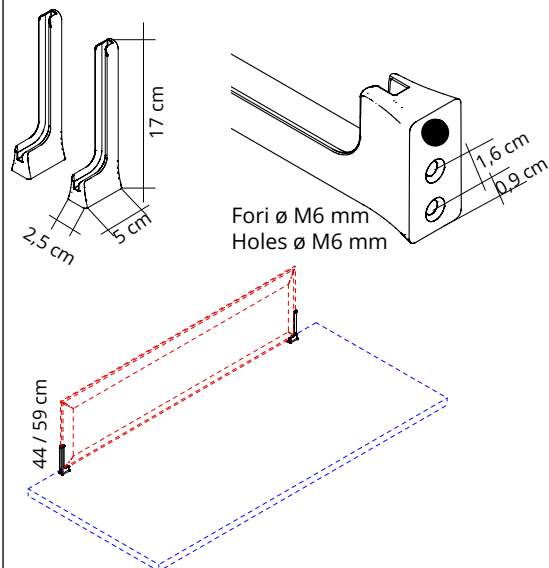

7B400-GA

Grigio argento
Silver grey
Gris argenté
Gris plata
Silbergrau

1 coppia / 1 pair
1 paire / 1 pare
1 Paar

7B400M-GA

Grigio argento
Silver grey
Gris argenté
Gris plata
Silbergrau

cad
each ≥ 12 pz
1 coppia / 1 pair
1 paire / 1 pare
1 Paar

Coppia attacchi in zama verniciata con polveri epossidiche **per fissaggio da sotto il piano della scrivania** tramite viti (non incluse). **Per pannelli Corner 44 pag. 102 e Corner 59 pag. 103.**

Pair of brackets in powder-coated zamac **to be fixed under the desk top** with screws (not included). **For panels: Corner 44 page 102 and Corner 59 page 103.**

Paire d'étriers en zamac peint époxy **pour fixation par le dessous du bureau** par des vis (pas incluses). **Pour panneaux Corner 44 page 102 et Corner 59 page 103.**

Par de abrazaderas de zamac recubierto epoxi **para fijación debajo del plan del escritorio** por medio de tornillos (no incluidos). **Para panels Corner 44 pag. 102 y Corner 59 pag 103.**

1 Paar Halterungen aus pulverbeschichtetem Zamac **zur Befestigung unter der Tischplatte** durch Schrauben (nicht inkludiert). **Für Paneele: Corner 44 Seite 102 und Corner 59 Seite 103.**

7B400-BO

Bianco opaco
Mat white
Blanc mat
Blanco mate
Mattweiß

1 coppia / 1 pair
1 paire / 1 pare
1 Paar

7B400M-BO

Bianco opaco
Mat white
Blanc mat
Blanco mate
Mattweiß

cad
each ≥ 12 pz
1 coppia / 1 pair
1 paire / 1 pare
1 Paar

7B400-N

Nero opaco
Mat black
Noir mat
Negro mate
Mattschwarz

1 coppia / 1 pair
1 paire / 1 pare
1 Paar

7B400M-N

Nero opaco
Mat black
Noir mat
Negro mate
Mattschwarz

cad
each ≥ 12 pz
1 coppia / 1 pair
1 paire / 1 pare
1 Paar

7B401-GA

Grigio argento
Silver grey
Gris argenté
Gris plata
Silbergrau

1 coppia / 1 pair
1 paire / 1 pare
1 Paar

7B401M-GA

Grigio argento
Silver grey
Gris argenté
Gris plata
Silbergrau

cad
each ≥ 12 pz
1 coppia / 1 pair
1 paire / 1 pare
1 Paar