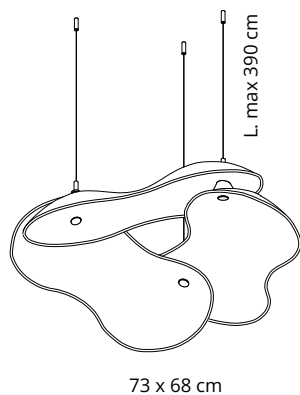

CEILING

Colore
Colour

Bianco
White
Blanc
0012

Codice/Code
Prezzo/Price

7WCC-0012

Pannello con imbottitura interna in poliester a **densità variabile** Snowsound® Technology. Rivestimento esterno in tessuto di poliester Trevira CS®. **Completo di attacchi per montaggio a soffitto (viti non incluse).**

Panel with **variable density** polyester internal padding Snowsound® Technology. External polyester covering in Trevira CS® fabric. **Complete with connections for ceiling mounting (screws not included).**

Panneau avec rembourrage interne en polyester à **densité variable** Snowsound® Technology. Revêtement externe en tissu de polyester Trevira CS®. **Complet avec des fixations pour le montage au plafond (les vis ne sont pas comprises).**

Panel con acolchado interior de poliéster de **densidad variable** Snowsound® Technology. Revestimiento exterior en tejido de poliéster Trevira CS®. **Completo con fijaciones para montaje en techo (los tornillos no están incluidos).**

Paneel mit Polyester-Füllmaterial von **unterschiedlicher Dichte** (Snowsound® Technologie). Polyester-Bezug aus Trevira CS®-Material. **Komplett mit Befestigungen Für Deckenmontage (Schrauben nicht enthalten).**