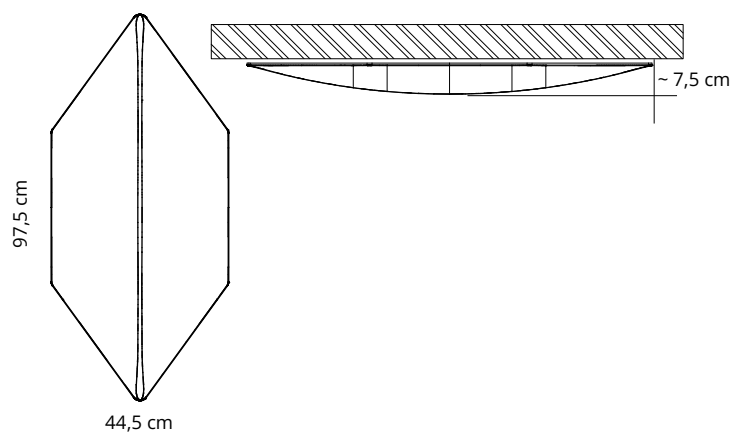

CEILING

Colore
Colour

**Bianco
White
Blanc
0012**

Codice/Code
Prezzo/Price

7WS2-0012

Pannello con imbottitura interna in poliester a **densità variabile** Snowsound® Technology. Rivestimento esterno in tessuto di poliester Trevira CS®.

Completo di magneti e cavetti di sicurezza per fissaggio a soffitto (viti non incluse).

Panel with **variable density** polyester internal padding Snowsound® Technology. External polyester covering in Trevira CS® fabric. Complete with magnets and safety cables for ceiling fixing (screws not included).

Panneau avec rembourrage interne en polyester à **densité variable** Snowsound® Technology. Revêtement externe en tissu de polyester Trevira CS®. Fourni avec des aimants et des câbles de sécurité pour le montage au plafond (les vis ne sont comprises).

Panele con acolchado interior de poliéster de **densidad variable** Snowsound® Technology. Revestimiento exterior en tejido de poliéster Trevira CS®. Con imanes y cablecillos de seguridad para sujetarlo contra el techo (los tornillos no están incluidos).

Panel mit Polyester-Füllmaterial von **unterschiedlicher Dichte** (Snowsound® Technologie). Polyester-Bezug aus Trevira CS®-Material. Mit Magneten und Sicherheitsseilen für die Deckenbefestigung (Schrauben nicht enthalten).