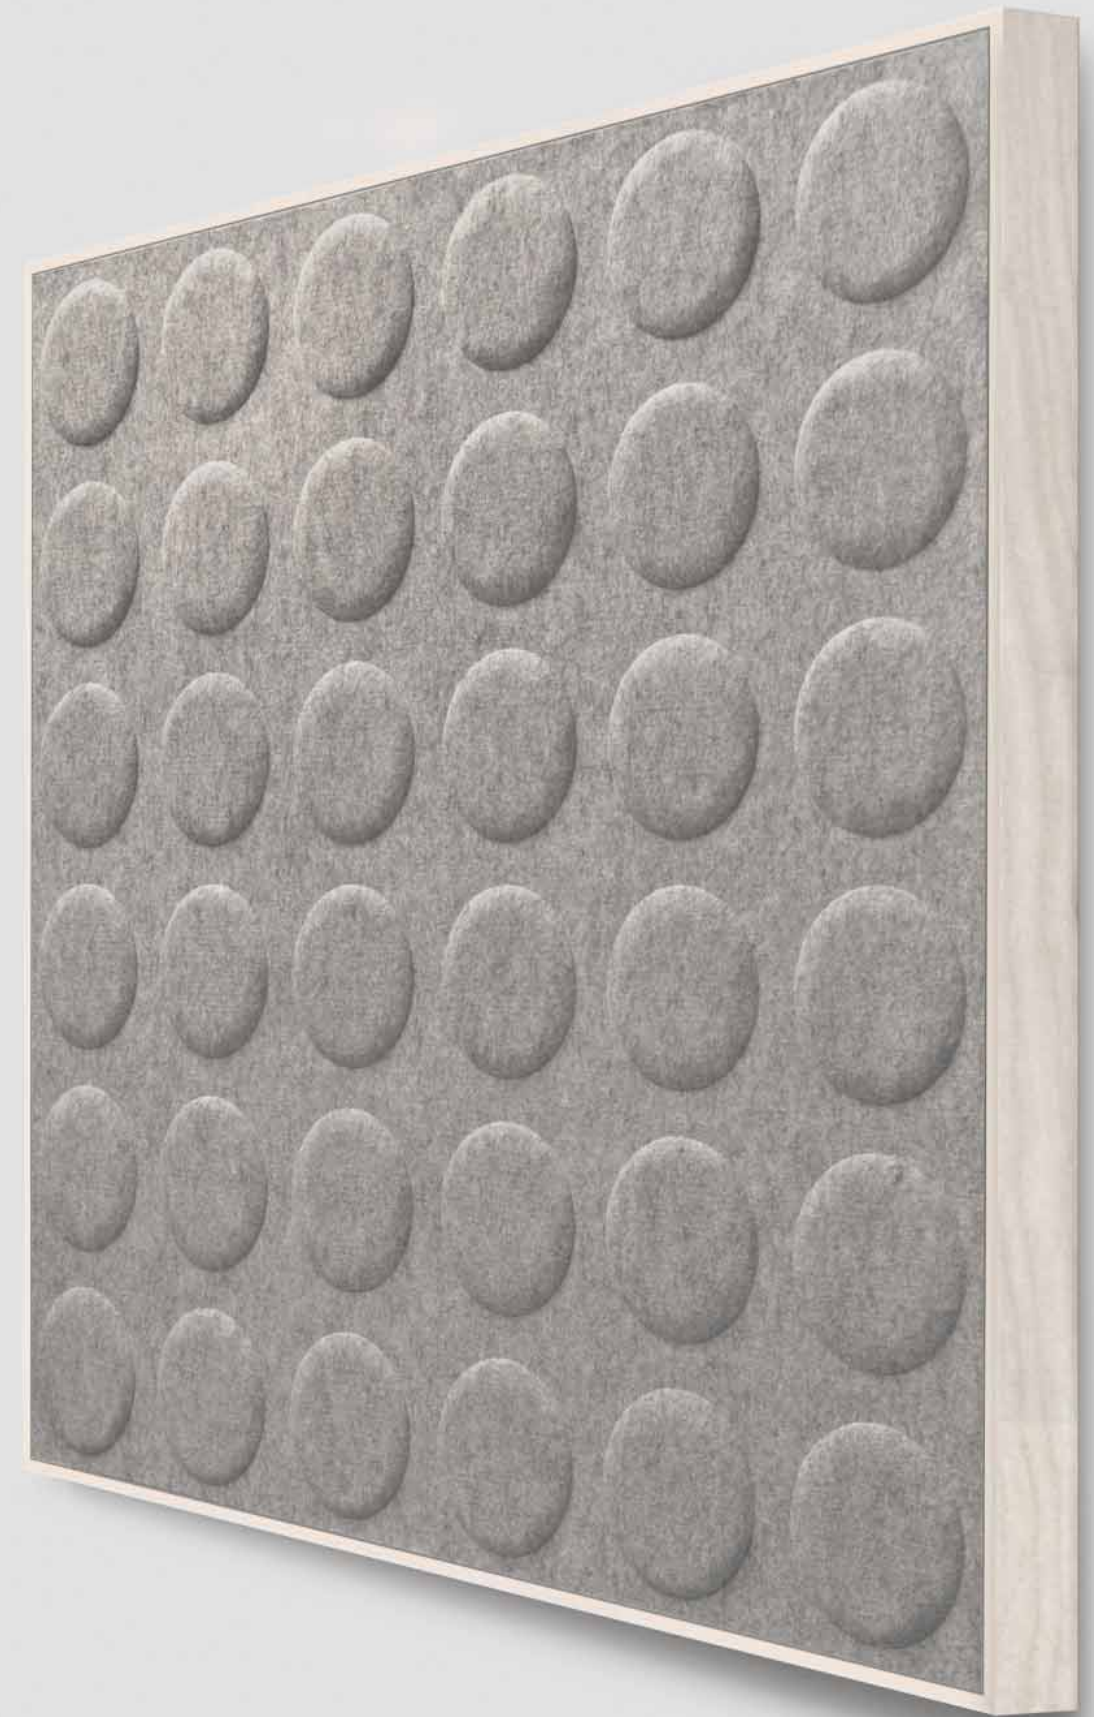

Wall Sheep Moss Anthracite

width 91 cm
height 85 cm
structural height 4,2 cm
article number W2F002G819